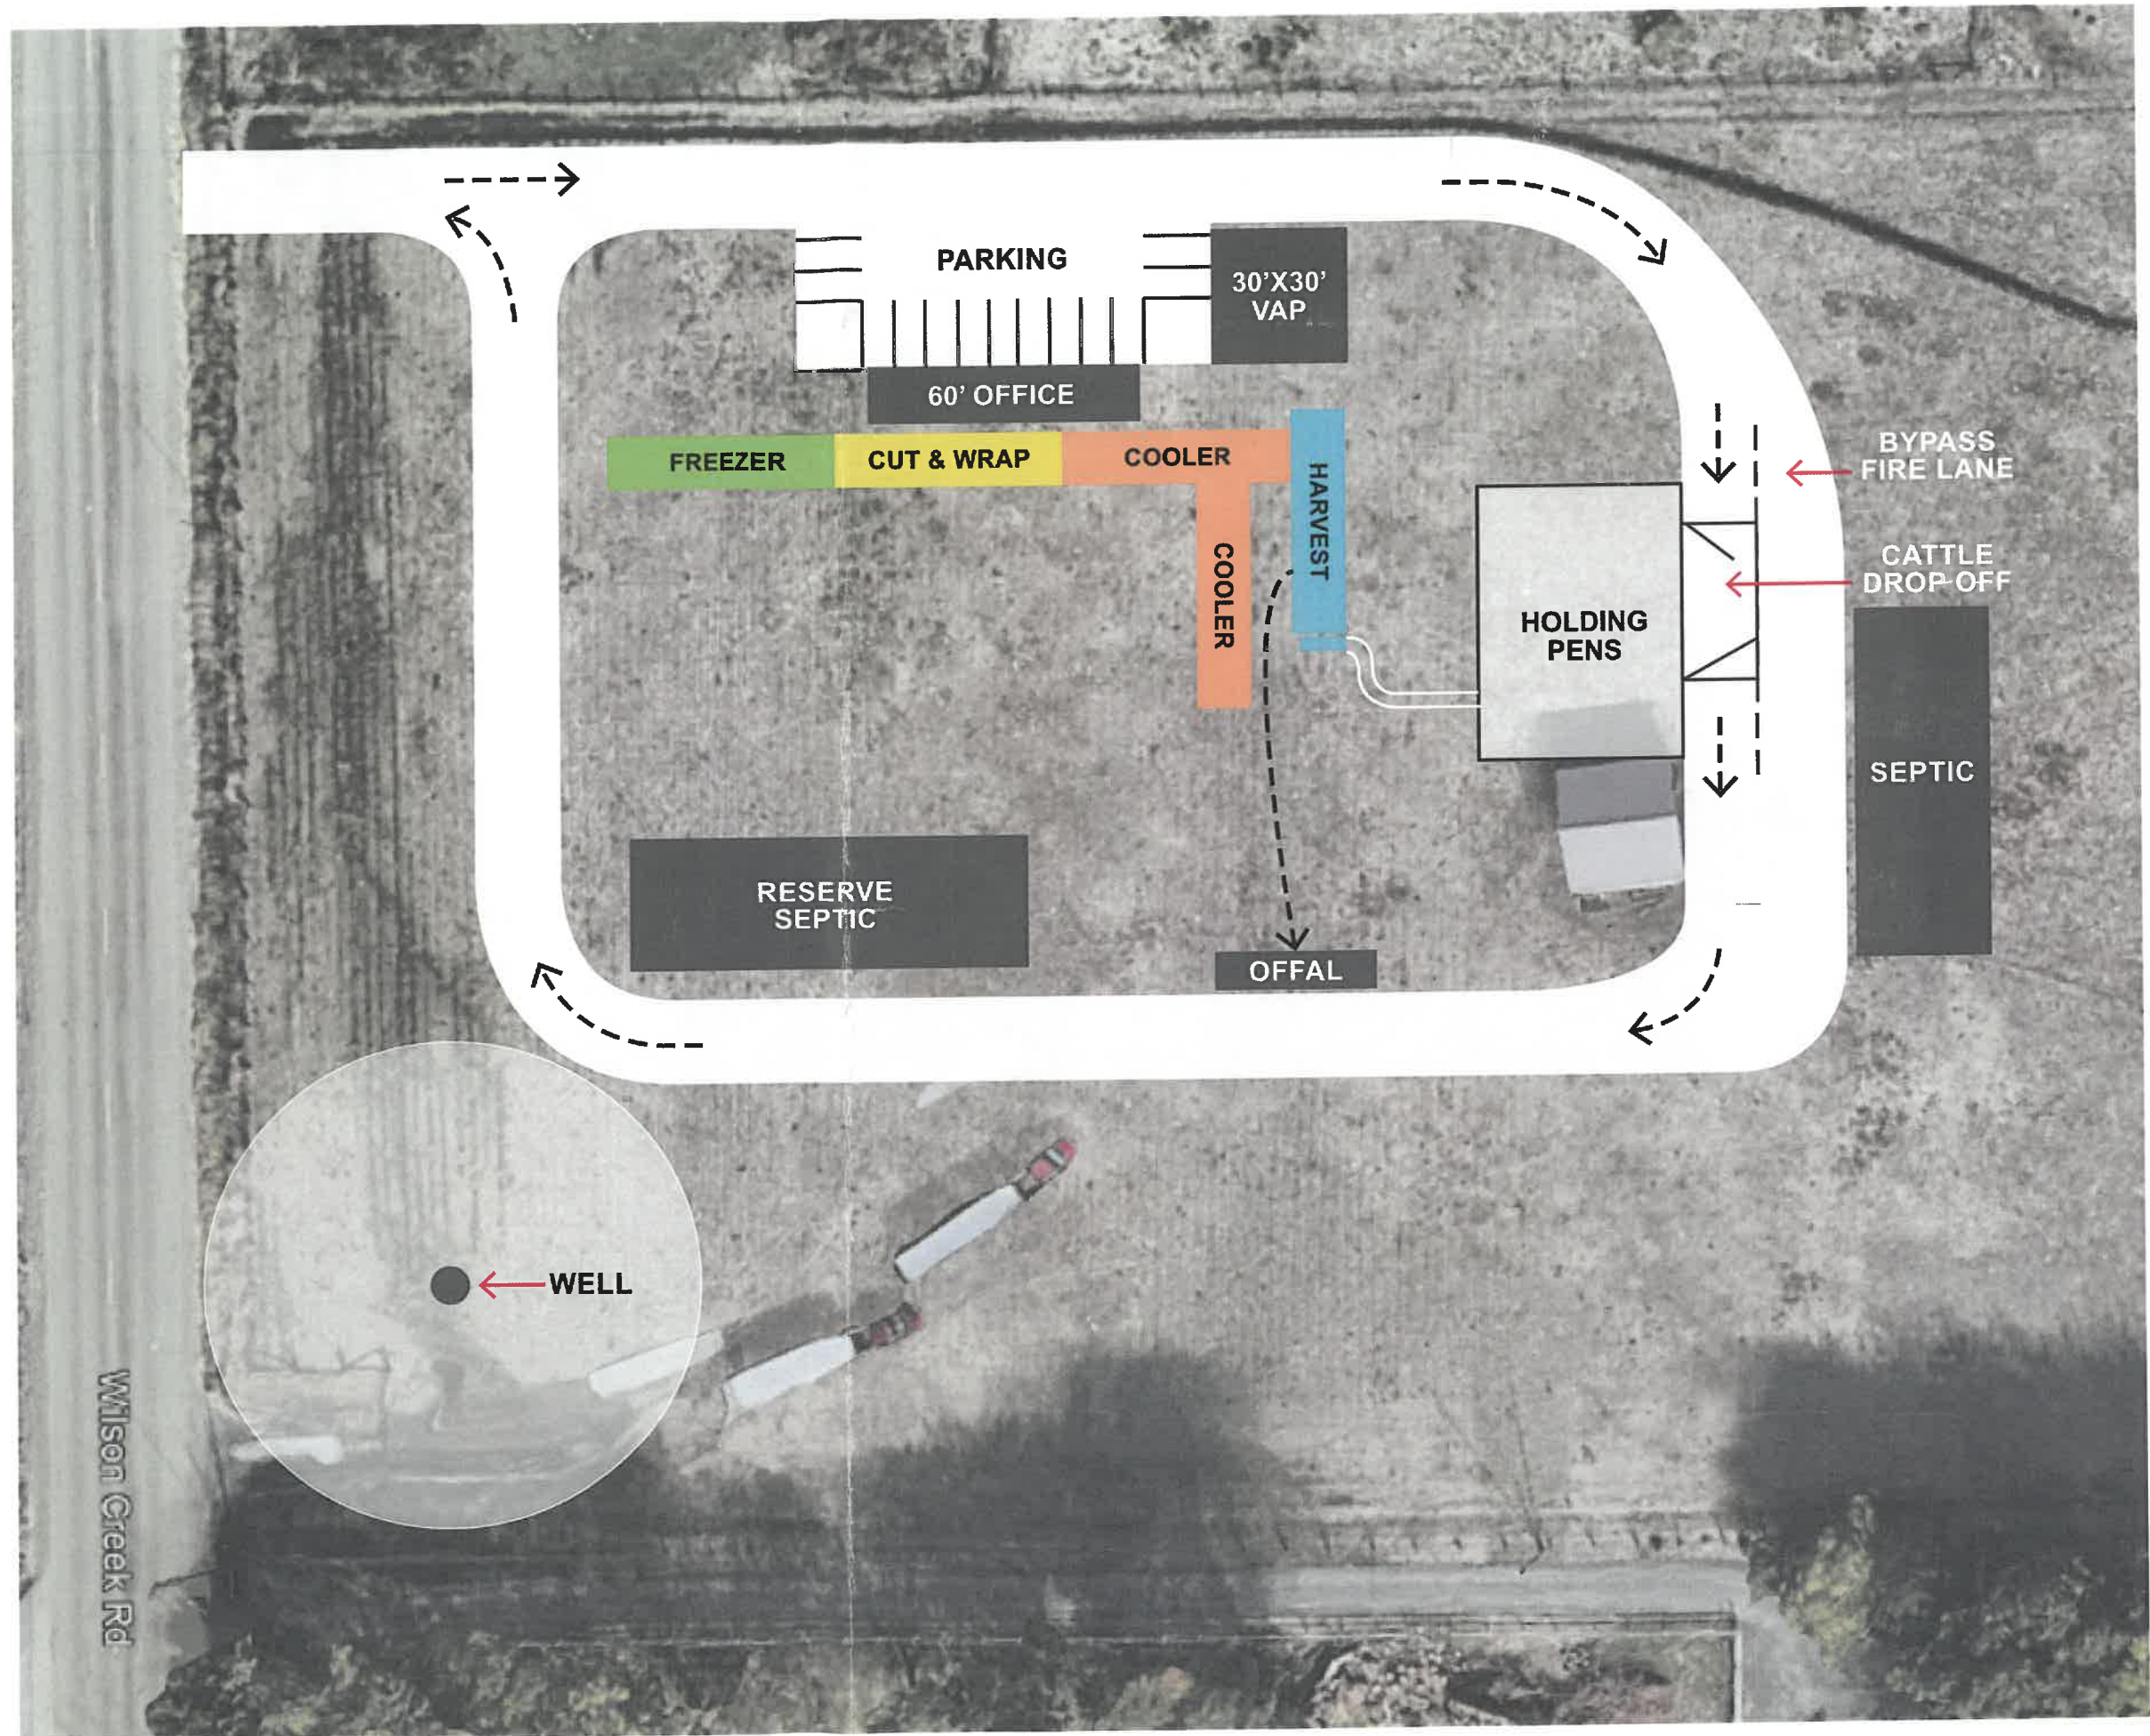

MODULE LEGEND

- HARVEST MODULE: 12' X 50'
- AGING COOLER (2): 12' X 50'
- CUT & WRAP MODULE: 12' X 50'
- FINISHED GOODS FREEZER: 12' X 50'

Drawings are for illustration purposes only and are roughly to scale.

NOTE: 6" gap between all modules.

Scale:
1" = 35'

Manufactured by:

Confidential and for customer use only.